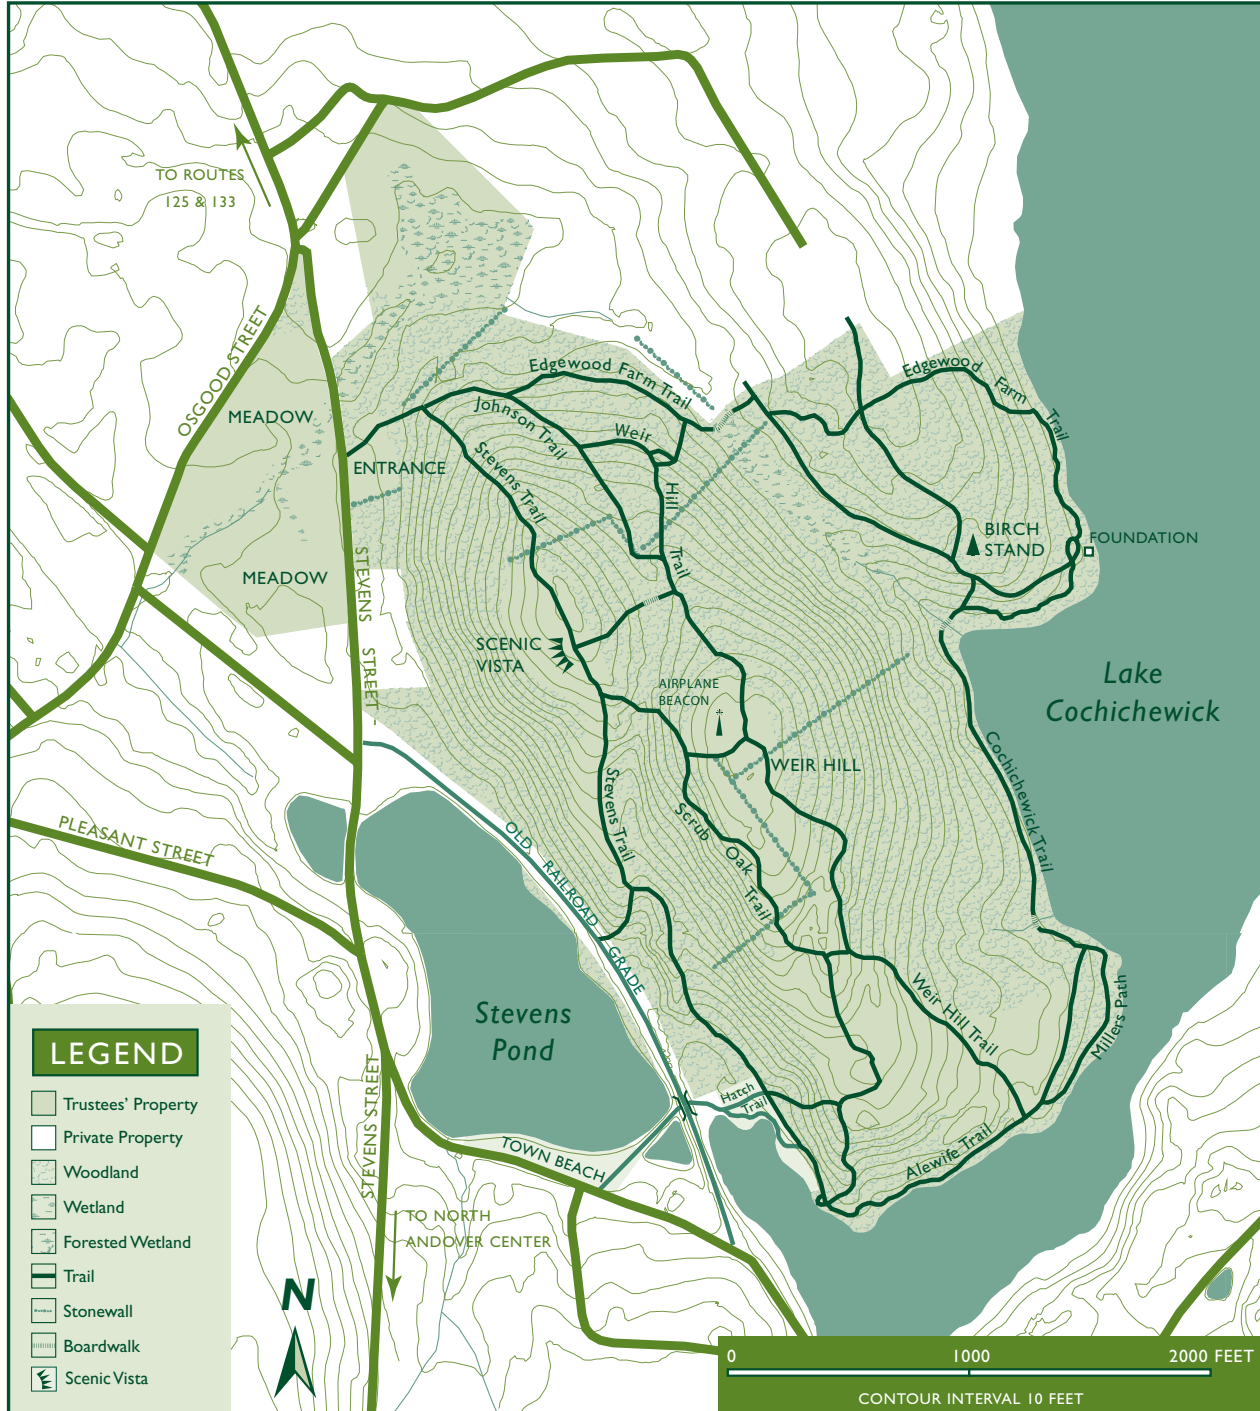

This map is a product of the Geographic Information System of The Trustees of Reservations. Source data obtained from 1:25,000 scale USGS topographic maps, field surveys, Global Positioning System (GPS), and the Massachusetts Executive Office of Environmental Affairs, MassGIS. Boundary lines and trail locations are approximate. September 2010.